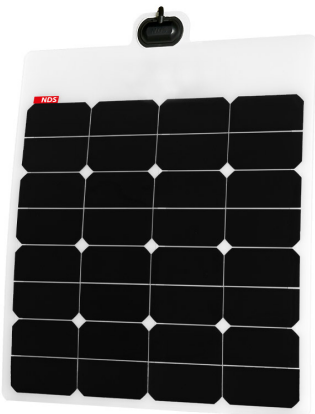

**SOLARFLEX SFS 60 WP
600X540X2 MM.**

ARTICOLO
93487

**KIT SOLARFLEX SFS 60
WP 600X540X2 MM.
+ SC320M + PG +
PASSATETTO**