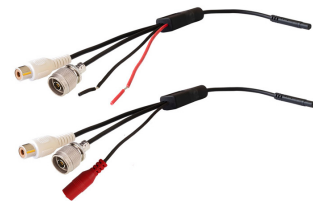

ARTICOLO
93498

**ADAPTER CAM ADP. 6
DYNAVISION-DOMETIC
(POSSL)**

ARTICOLO
93500

**ADAPTER CAM ADP. 2
SUNLIGHT-CARRADO**

ARTICOLO
93501

**ADAPTER CAM ADP. 4
DYNAVISION-WAECO
(HYMER/BURSTNER)**

ARTICOLO
93502

**ADAPTER CAM ADP. 7
DYNAVISON-KNAUSS**

ARTICOLO

93503**ADAPTER CAM ADP. 10
DYNAVISON-ADRIA-
CAMOS**

ARTICOLO

93504**ADAPTER CAM ADP. 3
DYNAVISON LITE PER
COLLECAMENTO CAVO
ZENEC**

ARTICOLO

93505**ADAPTER CAM ADP. 11
DYNAVISON-LAIKA**

ARTICOLO

93506**ADAPTER CAM ADP. 8
DYNAVISON-
TELECAMERE CINESI**

ARTICOLO

93507**ADAPTER CAM ADP. 1
DYNAVISON-FORSTER
DUCATO CON
CONNETTORE BNC E
CONNESSIONE RAPIDA**

ARTICOLO

93508**ADAPTER CAM ADP. 5
RADIO DYNAVIN-
RETROCAMERA
ORIGINALE FIAT**