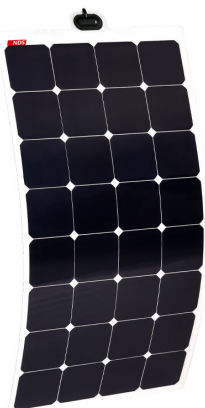

**SOLARFLEX SFS 60 WP
600X540X2 MM.**

ARTICOLO
93487

**KIT SOLARFLEX SFS 60
WP 600X540X2 MM.
+ SC320M + PG +
PASSATETTO**

ARTICOLO
93491

**KIT SOLARFLEX SFS 60
WP 600X540X2 MM.
+ SC350M + PG +
PASSATETTO**

ARTICOLO
93492

**SOLARFLEX SFS 115 WP
1100X540X2 MM.**

ARTICOLO
93488

**KIT SOLARFLEX SFS 115
WP 1100X540X2 MM.
+ SC320M + PG +
PASSATETTO**

ARTICOLO
93493

**KIT SOLARFLEX SFS 115
WP 1100X540X2 MM.
+ SC350M + PG +
PASSATETTO**